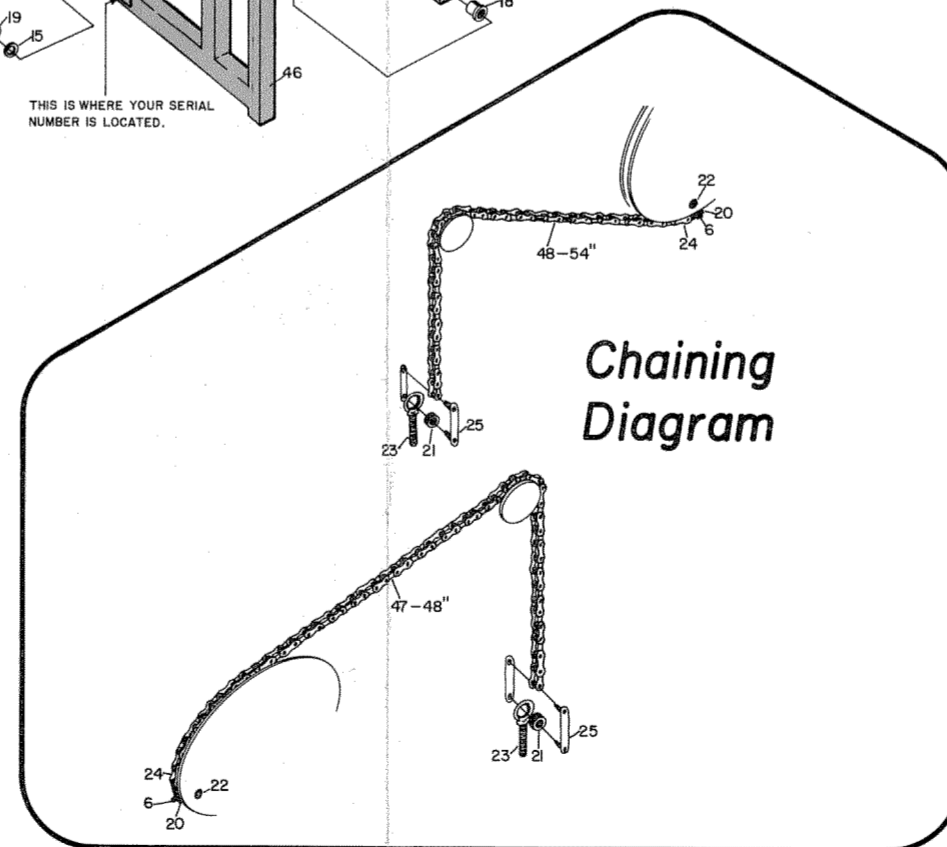

COMBINATION ARM

by Nautilus

THIS IS WHERE YOUR SERIAL NUMBER IS LOCATED.

1	3/8 x 1/4	HEX HD BOLT
2	3/8 x 2 1/4	" " "
3	3/8 x 3	" " "
4	1/2 x 2 1/2	" " "
5	1/2 x 3	" " "
6	1/4 x 1 1/4	ALLEN GAP SCREW
7	1/2 x 1	" " "
8	1/2 x 1/4	SHOULDER BOLT
9	1/2 x 3	" " "
10	1/2 x 6	" " "
11	5/16	HEX NUT USS
12	3/8	THICK ELASTIC LOK NUT
13	3/8	THIN " " "
14	1/2	" " "
15	1/2	FLAT WASHER SAE
16	3/8	INTERNAL LOK WASHER
17	1/2	" " "
18	1/2 x 3/4 x 3/4	BRASS BUSHING
19	1/2 x 3/4 x 1	" " "
20	CBR-1	" " "
21	CBR-12	" " "
22	1/4	CAM NUT
23	5/16	EYE BOLT
24	#40	SINGLE MASTER LINK
25	#2040	SINGLE COUPLER LINK
26	1/2 x 3/16	PIPE SPACER
27	1/2 x 1/4	" " "
28	1/2 x 2 1/4	" " "
29	3/4	HOLE PLUG
30	1/4 SQ.	FRAME PLUG
31	3/4	BUMPER STOP
32	1/4 1 3/4	FRAME PLUG
33	CURL	CAM
34	TRICEP	CAM
35	BTC-2	SPROCKET
36	CURL	MOVEMENT ARM
37	TRICEP	MOVEMENT ARM
38	CURL	M.A. HANDLE
39	WEIGHT	BAR
40	TRICEP	SEAT FRAME
41	CURL	SEAT FRAME
42	BASE	SPREADER
43	TRICEP	SIDE FRAME
44	CURL	SIDE FRAME
45	TRICEP	FRONT FRAME
46	CURL	FRONT FRAME
47	48"	SINGLE CHAIN
48	54"	" " "