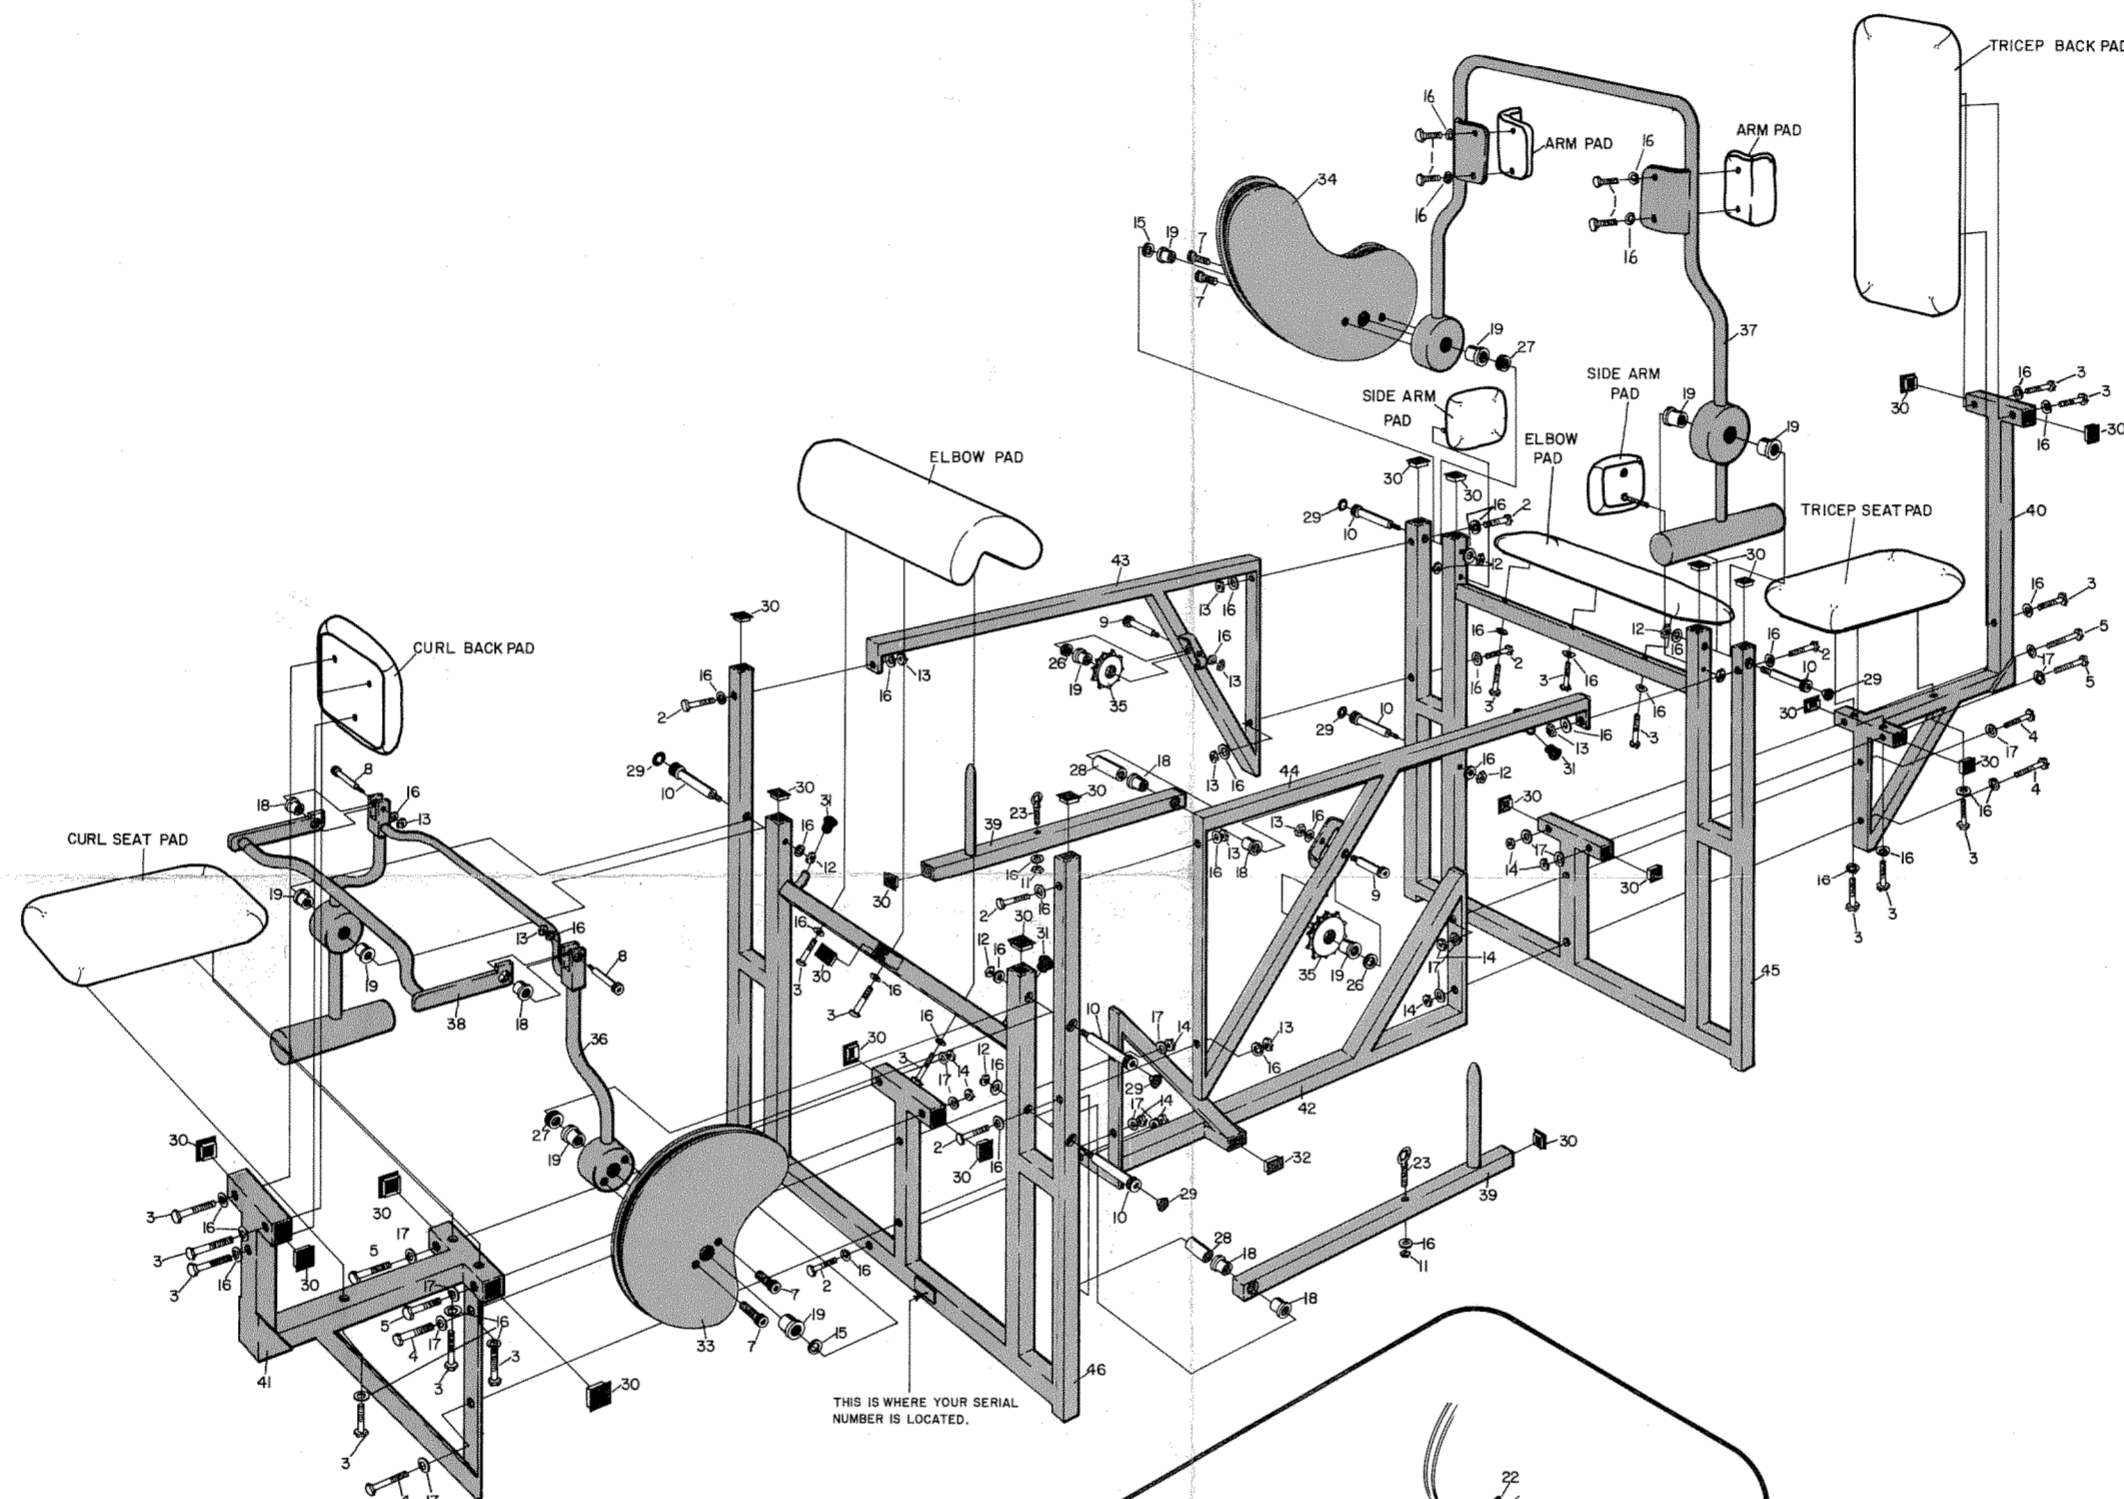

COMBINATION ARM

by Nautilus

THIS IS WHERE YOUR SERIAL NUMBER IS LOCATED.

1	3/8 x 1/4	HEX HD BOLT
2	3/8 x 2 1/4	" " "
3	3/8 x 3	" " "
4	1/2 x 2 1/2	" " "
5	1/2 x 3	" " "
6	1/4 x 1 1/4	ALLEN GAP SCREW
7	1/2 x 1	" " "
8	1/2 x 1/4	SHOULDER BOLT
9	1/2 x 3	" " "
10	1/2 x 6	" " "
11	5/16	HEX NUT USS
12	3/8	THICK ELASTIC LOK NUT
13	3/8	THIN " " "
14	1/2	" " "
15	1/2	FLAT WASHER SAE
16	3/8	INTERNAL LOK WASHER
17	1/2	" " "
18	1/2 x 3/4 x 3/4	BRASS BUSHING
19	1/2 x 3/4 x 1	" " "
20	CBR-1	" " "
21	CBR-12	" " "
22	1/4	CAM NUT
23	5/16	EYE BOLT
24	#40	SINGLE MASTER LINK
25	#2040	SINGLE COUPLER LINK
26	1/2 x 3/16	PIPE SPACER
27	1/2 x 1/4	" " "
28	1/2 x 2 1/4	" " "
29	3/4	HOLE PLUG
30	1/4 SQ.	FRAME PLUG
31	3/4	BUMPER STOP
32	1/4 1 3/4	FRAME PLUG
33	CURL	CAM
34	TRICEP	CAM
35	BTC-2	SPROCKET
36	CURL	MOVEMENT ARM
37	TRICEP	MOVEMENT ARM
38	CURL	M.A. HANDLE
39	WEIGHT	BAR
40	TRICEP	SEAT FRAME
41	CURL	SEAT FRAME
42	BASE	SPREADER
43	TRICEP	SIDE FRAME
44	CURL	SIDE FRAME
45	TRICEP	FRONT FRAME
46	CURL	FRONT FRAME
47	48"	SINGLE CHAIN
48	54"	" " "